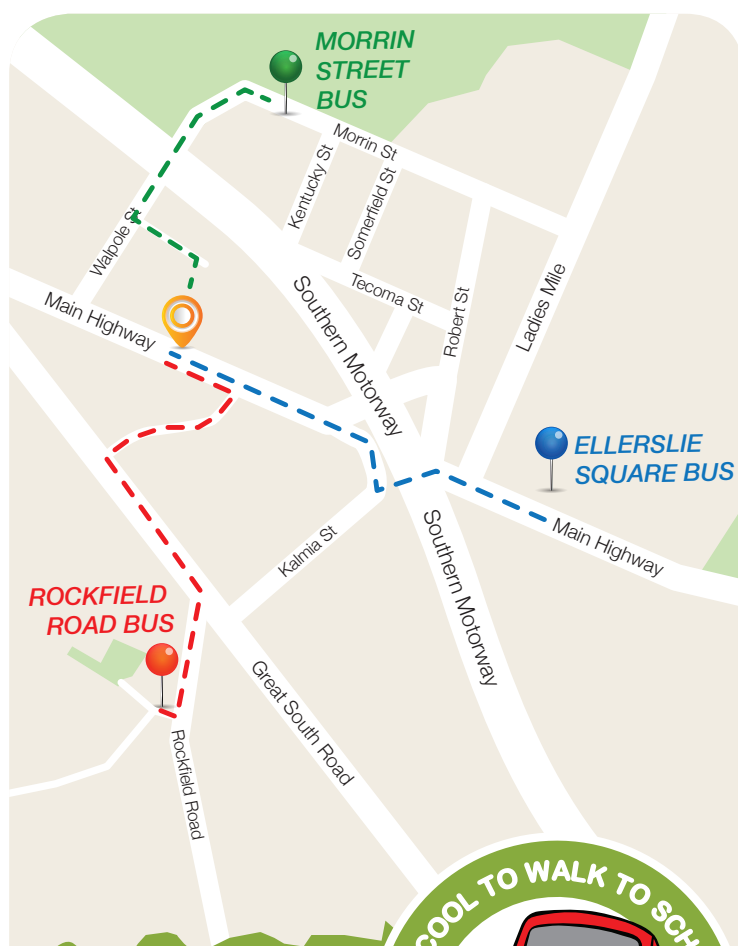

#### Morrin St

(afternoon walks only)

Kathleen Lonergan

0211 060 513

#### After school (all buses):

Buses leave from school, and arrive at designated locations at 3:05pm. (approx)

Contact a parent co-ordinator and give the walking bus a try today...

This service relies on volunteers. Each Family is asked to support the bus by 'driving' 1 walk per week, ensuring we meet Auckland Transports H&S supervision ratios.